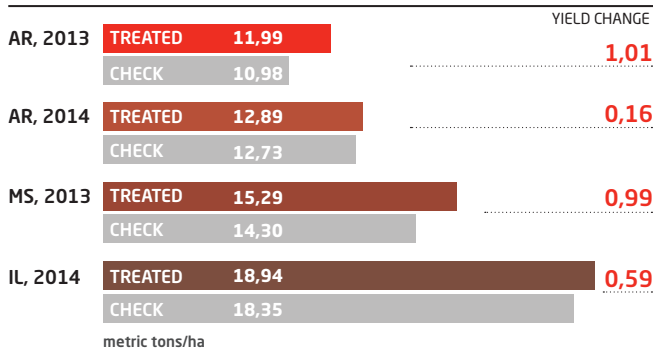

Brandt Europe, S.L.
www.brandteurope.com

BRANDT®

Manni-Plex® B Moly

Advanced Foliar Nutrition

MANNI-PLEX B MOLY on Corn

2,35 liters/ha , applied at VT

MANNI-PLEX B MOLY on Soybeans

2,35 liters/ha , applied at R1-R3

MANNI-PLEX B MOLY on Cotton

2,35 liters/ha , applied at Squaring

MANNI-PLEX B MOLY on Peanuts

2,35 liters/ha , applied at Bloom

MANNI-PLEX B MOLY on Rice

2,35 liters/ha , applied at Flag Leaf