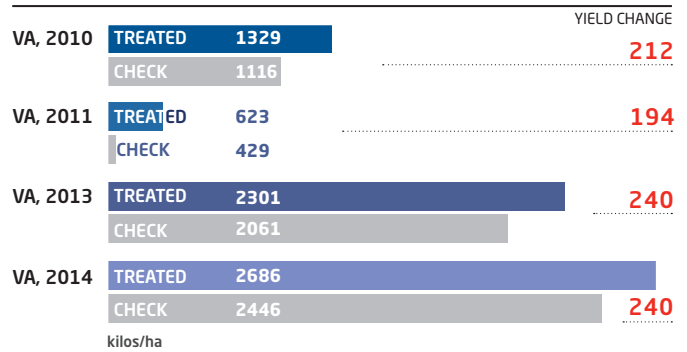

Brandt Europe, S.L.
www.brandteurope.com

BRANDT®

Manni-Plex® B Moly

Advanced Foliar Nutrition

MANNI-PLEX B MOLY on Corn

2,35 liters/ha , applied at VT

MANNI-PLEX B MOLY on Soybeans

2,35 liters/ha , applied at R1-R3

MANNI-PLEX B MOLY on Cotton

2,35 liters/ha , applied at Squaring

MANNI-PLEX B MOLY on Peanuts

2,35 liters/ha , applied at Bloom

MANNI-PLEX B MOLY on Rice

2,35 liters/ha , applied at Flag Leaf